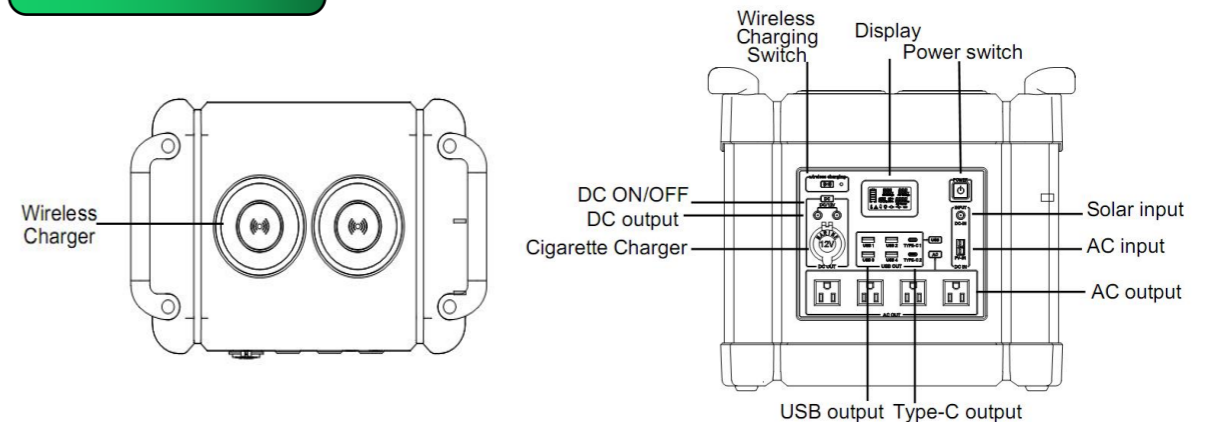

Panel display