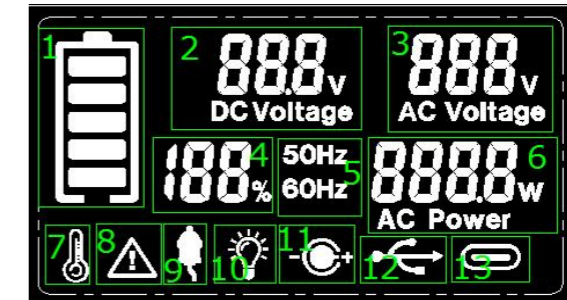

Function Display

- ▲ 1: Battery display ; 20%,40%,65%,80%, 100%.
Dynamic display from low to high when charged;
- ▲ 2: Real-time battery voltage;
- ▲ 3: Real-time AC voltage;
- ▲ 4: Battery percentage
- ▲ 5: AC Power Frequency (60HZ or 50HZ)
- ▲ 6: Real-time AC output
- ▲ 7: Flashing when over-temperature, Please stop using.
- ▲ 8: Flashing when over-current, please stop using;
- ▲ 9: Cigar lighter
- ▲ 10: Bulb lightening
- ▲ 11: DC output
- ▲ 12: USB output
- ▲ 13 : TYPE-C output