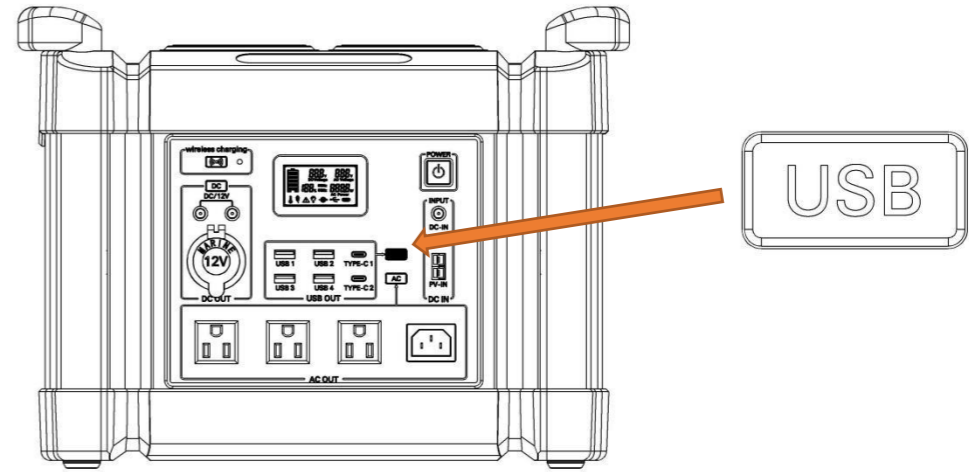

USB : 5V2.1A
QC3.0 : 5V/3A, 9V/2A, 12V/1.5A
Type-c: PD60W, 5V/3A,9V/3A,12V/3A, 15V/3A, 20V/3A

4. Press here to turn on/off the DC and cigar lighter