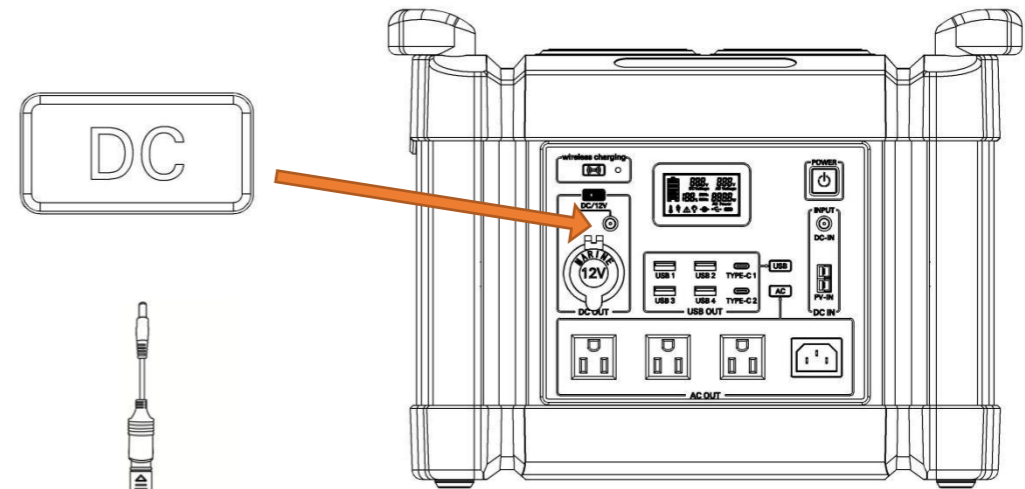

DC12V bulbs
DC12V FANS
DC12V TV
Turn it off when not using