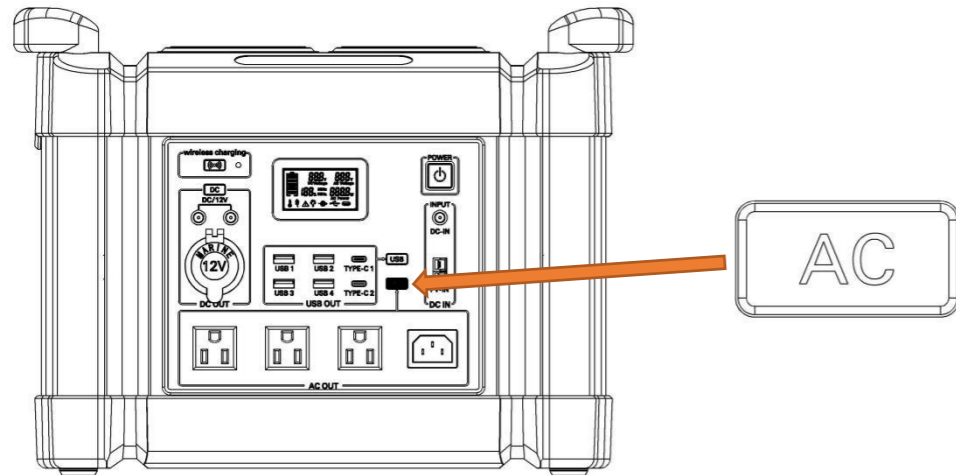

Panel display

Operation: ON / OFF

1. Press "Power" to turn on/ off

2. Press here to turn on/off the AC

Please follow the Parameters Table when using; please use the loading with the same output voltage; Please remove the over-loading when it shuts down automatically , then restart it; Please turn off the AC when not using it;