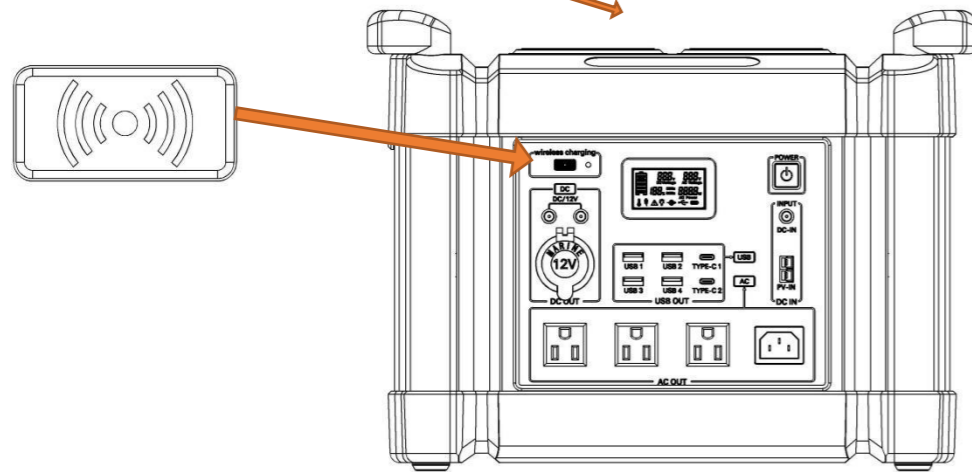

5. Press here to turn on/off the wireless charging

Please put the mobile with wireless charging function on this place. And adjust the position to charge;
Each charger output is 5V 10W; (One mobile can be fully charged in 2 hours)

Charging

1. Charge by AC adapter

- ▲ Please use our original cable and adapter when charging, and remove the adapter when fully charged;