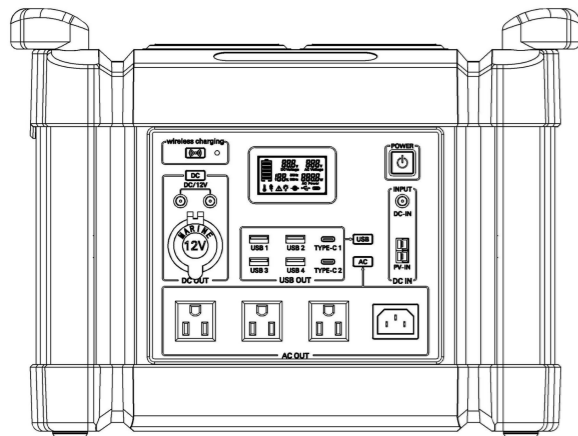

5. Press here to turn on/off the wireless charging

Please put the mobile with wireless charging function on this place. And adjust the position to charge;
Each charger output is 5V 10W; (One mobile can be fully charged in 2 hours)

Charging

1. Charge by AC adapter

- ▲ Please use our original cable and adapter when charging, and remove the adapter when fully charged;

Please charging with matched AC adapter;
Any other adapter used, please follow the parameter table given, or the potential damage can be caused.
Please remove the charger when it is fully charged;

2. PV panels charging

- ▲ Connect the PV panels with this machine, Make sure the output voltages of the PV panels do not exceed the maximum output of the of the related voltage

Please charging the machine with our matched PV panels; Any other PV panels, potential damage can be caused if not follow the parameter table given.

Function Display

- ▲ 1: Battery display ; 20%,40%,65%,80%, 100%.
  Dynamic display from low to high when charged;
- ▲ 2: Real-time battery voltage;
- ▲ 3: Real-time AC voltage;
- ▲ 4: Battery percentage
- ▲ 5: AC Power Frequency (60HZ or 50HZ)
- ▲ 6: Real-time AC output
- ▲ 7: Flashing when over-temperature, Please stop using.
- ▲ 8: Flashing when over-current, please stop using;
- ▲ 9: Cigar lighter
- ▲ 10: Bulb lightening
- ▲ 11: DC output
- ▲ 12: USB output
- ▲ 13 : TYPE-C output