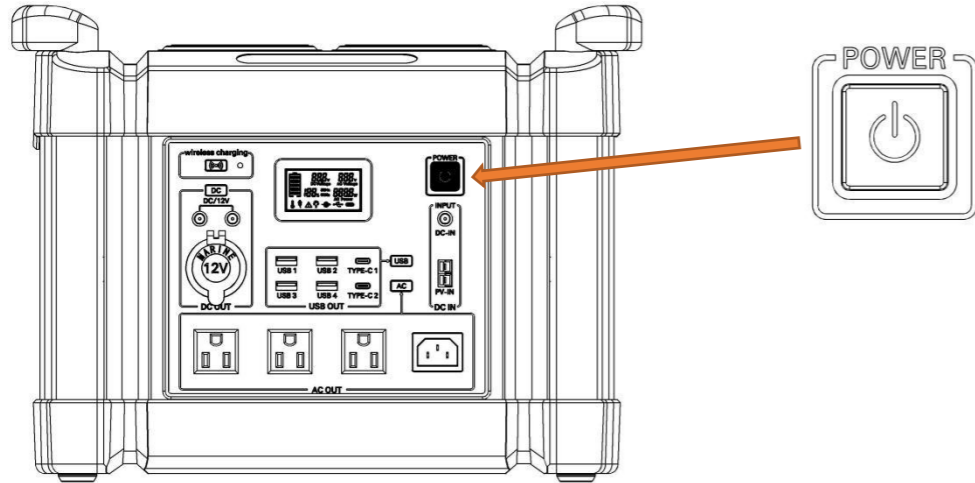

Operation: ON / OFF

1. Press "Power" to turn on/ off